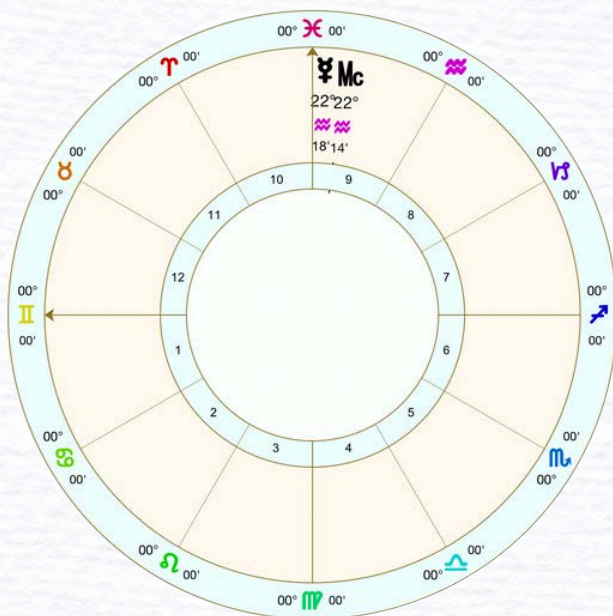

♿ CONJUNCTION

- Neutral Aspect
- Exact degree is 0 or 0 signs apart (i.e. they are next to each other)
- Orb within 0-8 degrees

The purpose of conjunctions is to unite forces, but planets in close proximity may have difficulty recognizing each other.

(Mercury is conjunct the Mc [Midheaven])