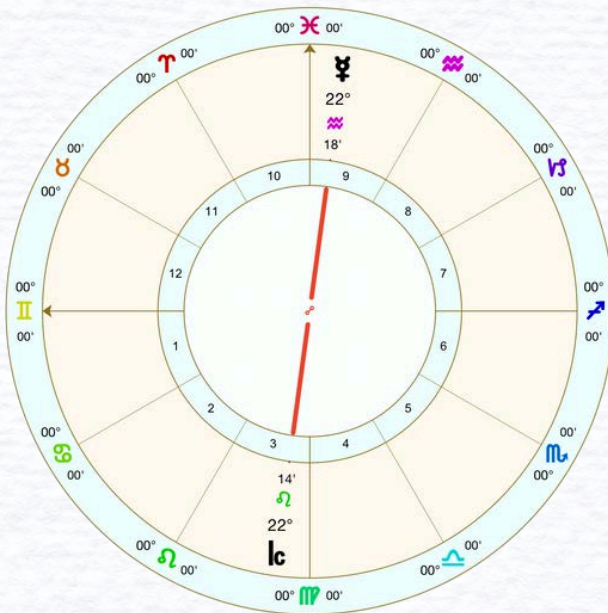

(Mercury is conjunct the Mc [Midheaven])

05 ASPECTS: HARD

(The Moon squares Saturn)

☐ SQUARE

- Hard Aspect
- Exact degree is 90 | 3 signs apart
- Orb within 0-8 degrees

Squares represent tension and a clash of interests. Nonetheless, this tension propels us into action, paving the way for growth.