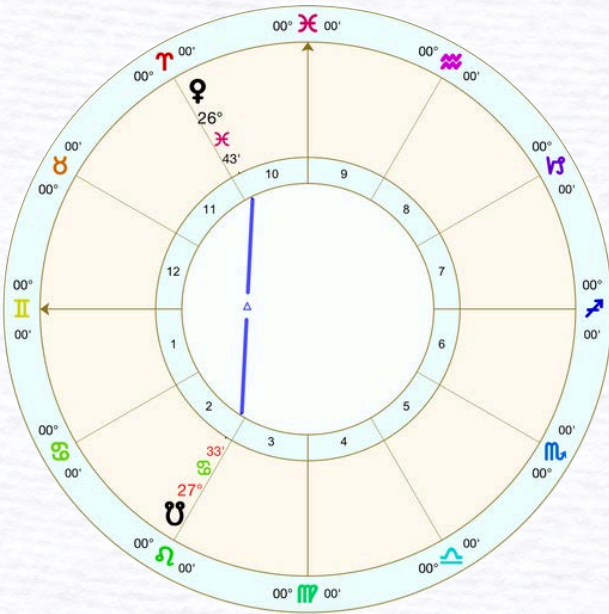

05 ASPECTS: SOFT

(Venus trines the South Node)

△ TRINE

- Soft Aspect
- Exact degree is 120 | 4 signs apart
- Orb within 0-8 degrees

Planets in a trine support and uplift one another, allowing for a smooth flow of energy. However, in areas where we face no challenges, we often miss out on opportunities for growth.