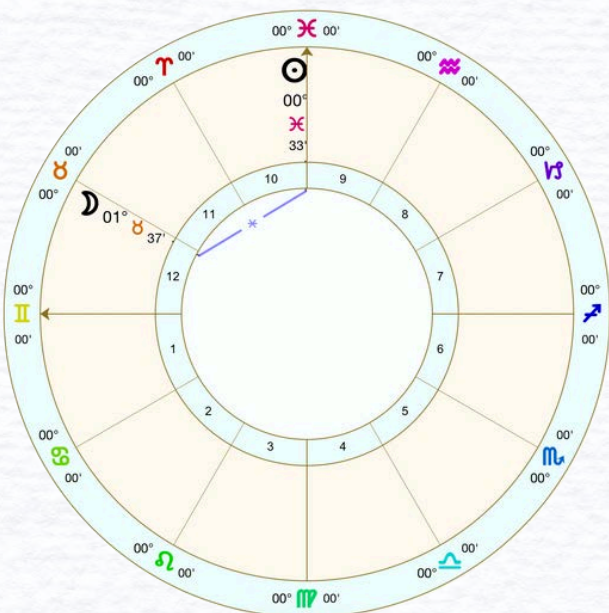

(Mercury opposes the IC)

☾ OPPOSITION

- Hard Aspect
- Exact degree is 180 | 6 signs apart
- Orb within 0-8 degrees

When planets are in opposition, they seek contrasting yet interconnected outcomes and rely on each other to reach their full potential, requiring a willingness to find common ground.

05 ASPECTS: SOFT

(Venus trines the South Node)

△ TRINE

- Soft Aspect
- Exact degree is 120 | 4 signs apart
- Orb within 0-8 degrees

Planets in a trine support and uplift one another, allowing for a smooth flow of energy. However, in areas where we face no challenges, we often miss out on opportunities for growth.

(The Sun sextiles the Moon)

* SEXTILE

- Soft Aspect
- Exact degree is 60 | 2 signs apart
- Orb within 0-4 degrees

Sextile planets share similarities with trines, yet they are not as passive. They require a bit of encouragement. Sextiles reveal where your opportunities and talents can be found.